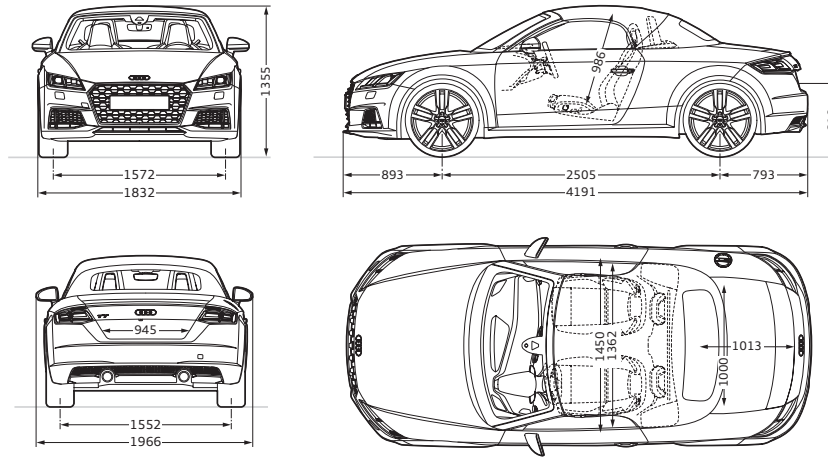

www.audi.co.th    AudiThailand

Audi TT Roadster Final Icon Black

Audi TT Roadster Technical data

TT Roadster Final Icon Black

Engine type	4-cylinder engine with direct injection petrol and Turbocharge
Valves	16
Engine capacity (cc)	1984
Max output (kW (hp)/rpm)	180 (245) / 5000 - 6200
Max torque (Nm/rpm)	370 / 1600 - 4300
Gearbox	7-speed S tronic transmission
Drive	quattro
Acceleration 0-100 km/h (s)	5.5
Top speed (km/h)	250
Start/stop system	●
Steering	Electromechanical power steering
Front brake	Disc
Rear brake	Disc
Luggage volume (L)	280
Fuel tank (approx. in L)	55
Wheel size 9.0J x 19, with 245/35 R19 tyres	●
Space-saving spare wheel	●

DIMENSIONS

Dimensions in millimetres

	Glacier white, metallic (2YPA)	Mythos black, metallic (0EPA)	Chronos grey, metallic (Z7PA)	Tango red, metallic (Y1PA)	Turbo blue, solid (N6PA)	Python yellow, metallic (R1PA)
Exterior Colours						
Seat Colours						
Black (JN)						